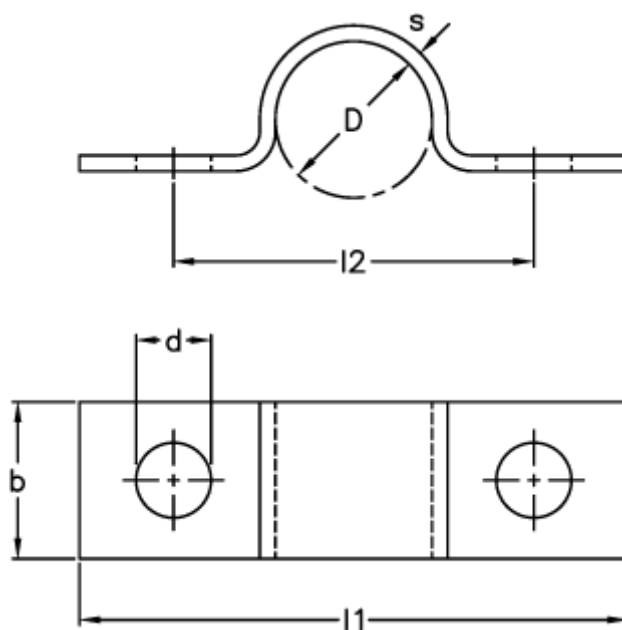

Article number: 025217000010

Description: Norma retaining clip type 521
BSN 10x20x2 w/2 fish joints W1

Measures

$b = 20$

$D = 10$

$d = 7$

$l1 = 49.0$

$l2 = 33.0$

$s = 2$